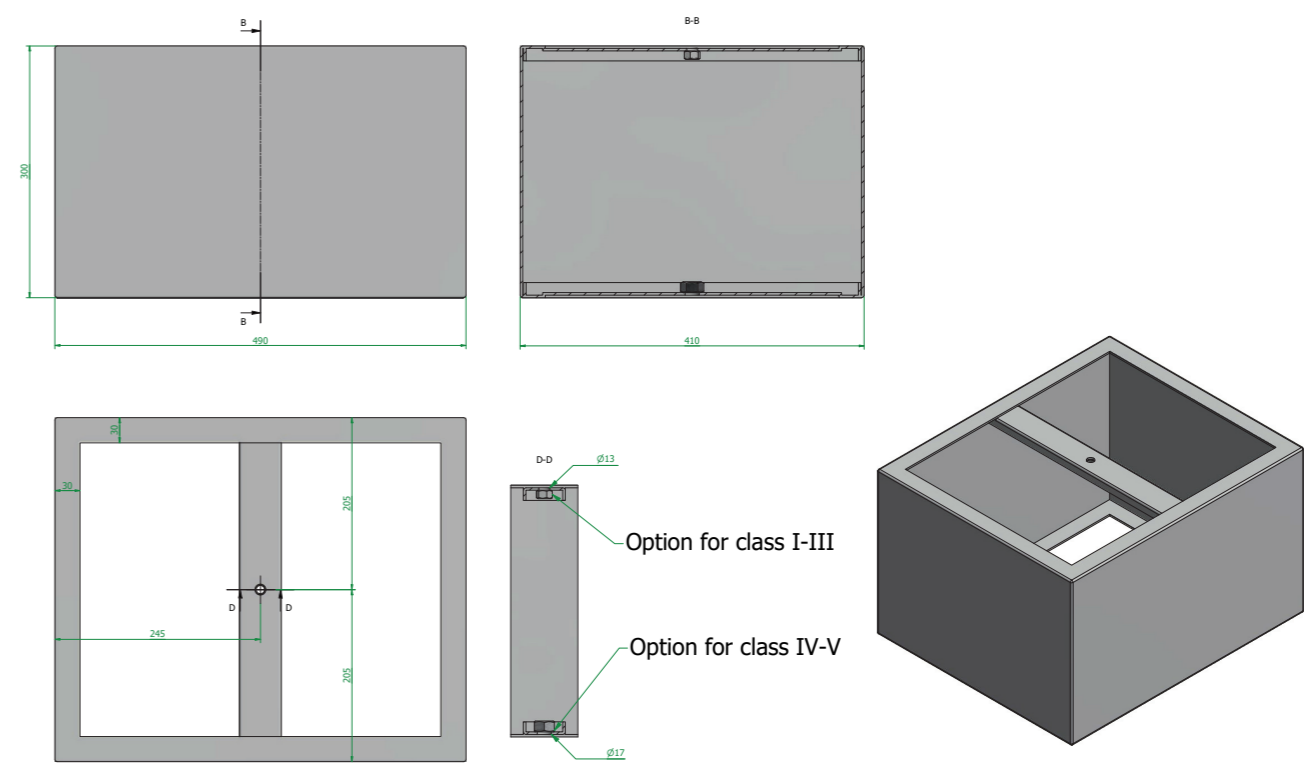

A socle prepared for installation of save4ever I-III safes as well as optionally save4ever IV and V safes.

The socles are sent together with the safe on one pallet (up to 1800 mm height) - packed in cardboard box, located on the top of the safe, not installed.
The socles are sent with anchoring material.

80105.100.01

80105.100.11

Outside dimensions HxWxD (mm)	100 x 490 x 410
Weight	8 kg
Colour	RAL 7035

80105.300.01

80105.300.11

Outside dimensions HxWxD (mm)	300 x 490 x 410
Weight	16 kg
Colour	RAL 7035

80105.500.01

80105.500.11

Outside dimensions HxWxD (mm)	500 x 490 x 410	
Weight	25 kg	
Colour	RAL 7035	RAL 7024

80105.800.01

80105.800.11

Outside dimensions HxWxD (mm)	800 x 490 x 410	
Weight	38 kg	
Colour	RAL 7035	RAL 7024