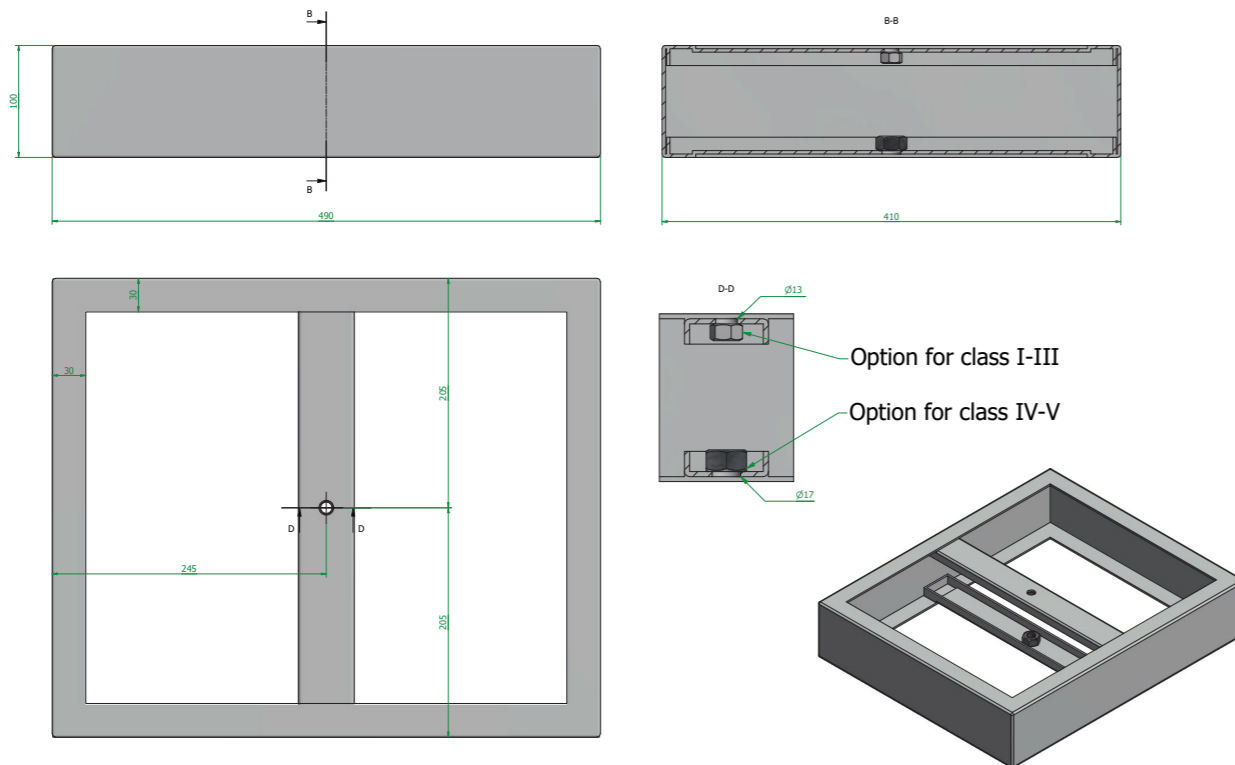

A socle prepared for installation of save4ever I-III safes as well as optionally save4ever IV and V safes.

The socles are sent together with the safe on one pallet (up to 1800 mm height) - packed in cardboard box, located on the top of the safe, not installed.
The socles are sent with anchoring material.

80105.100.01

80105.100.11

Outside dimensions HxWxD (mm)	100 x 490 x 410
Weight	8 kg
Colour	RAL 7035

80105.300.01

80105.300.11

Outside dimensions HxWxD (mm)	300 x 490 x 410
Weight	16 kg
Colour	RAL 7035

80105.500.01

80105.500.11

Outside dimensions HxWxD (mm)	500 x 490 x 410	
Weight	25 kg	
Colour	RAL 7035	RAL 7024

80105.800.01

80105.800.11

Outside dimensions HxWxD (mm)	800 x 490 x 410	
Weight	38 kg	
Colour	RAL 7035	RAL 7024