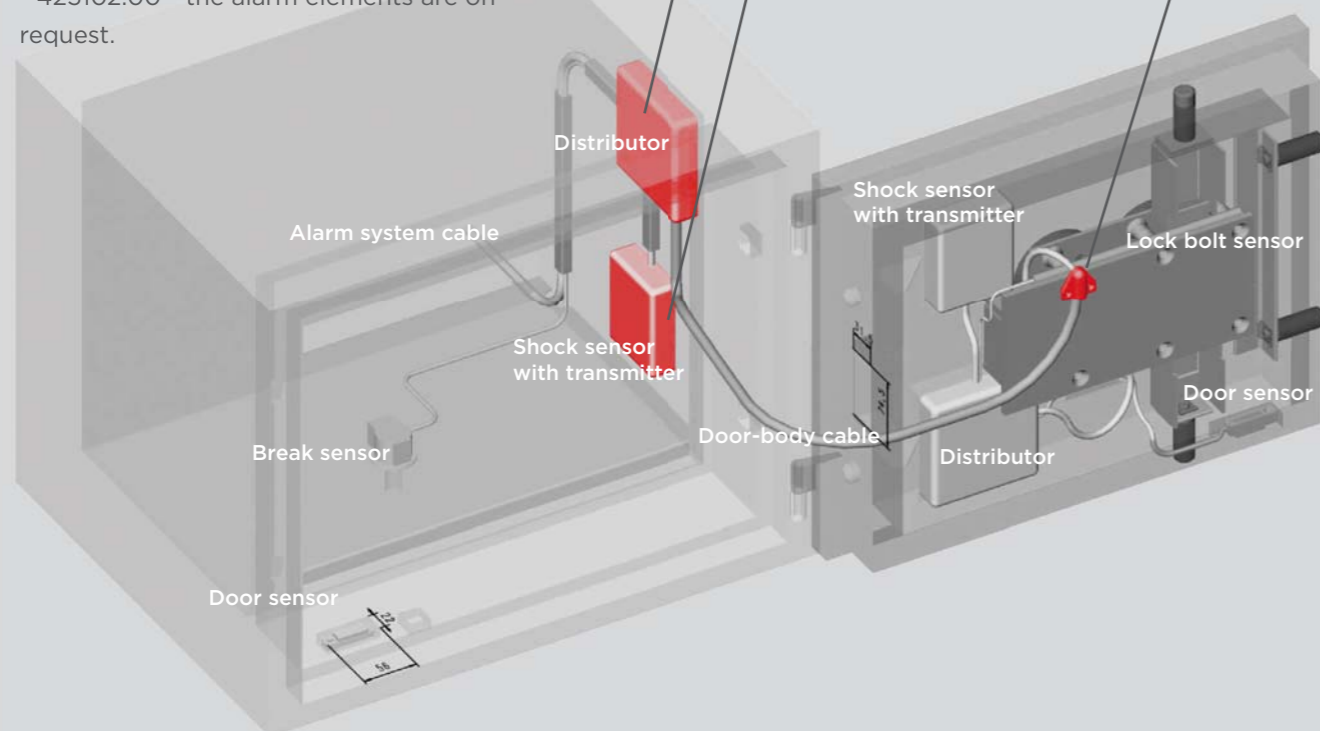

Alarm system (EMA)

- complete set (also available in single positions).

When installing the alarm system or single components, the safe is equipped with the bottom cover, which diminishes the safe space inside by 30 mm.

* due to the inner dimensions of the safes, the full alarm installation is available from model 425103.00. In models 425100.00 - 425102.00 - the alarm elements are on request.