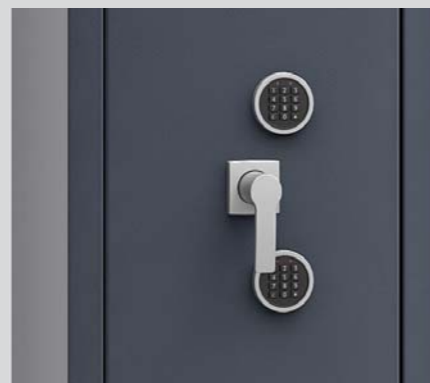

Stellar Basic - electronic lock

Stellar Basic - electronic lock