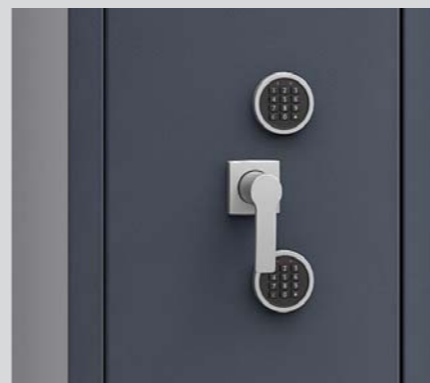

Stellar Business - electronic lock

Stellar Business - electronic lock