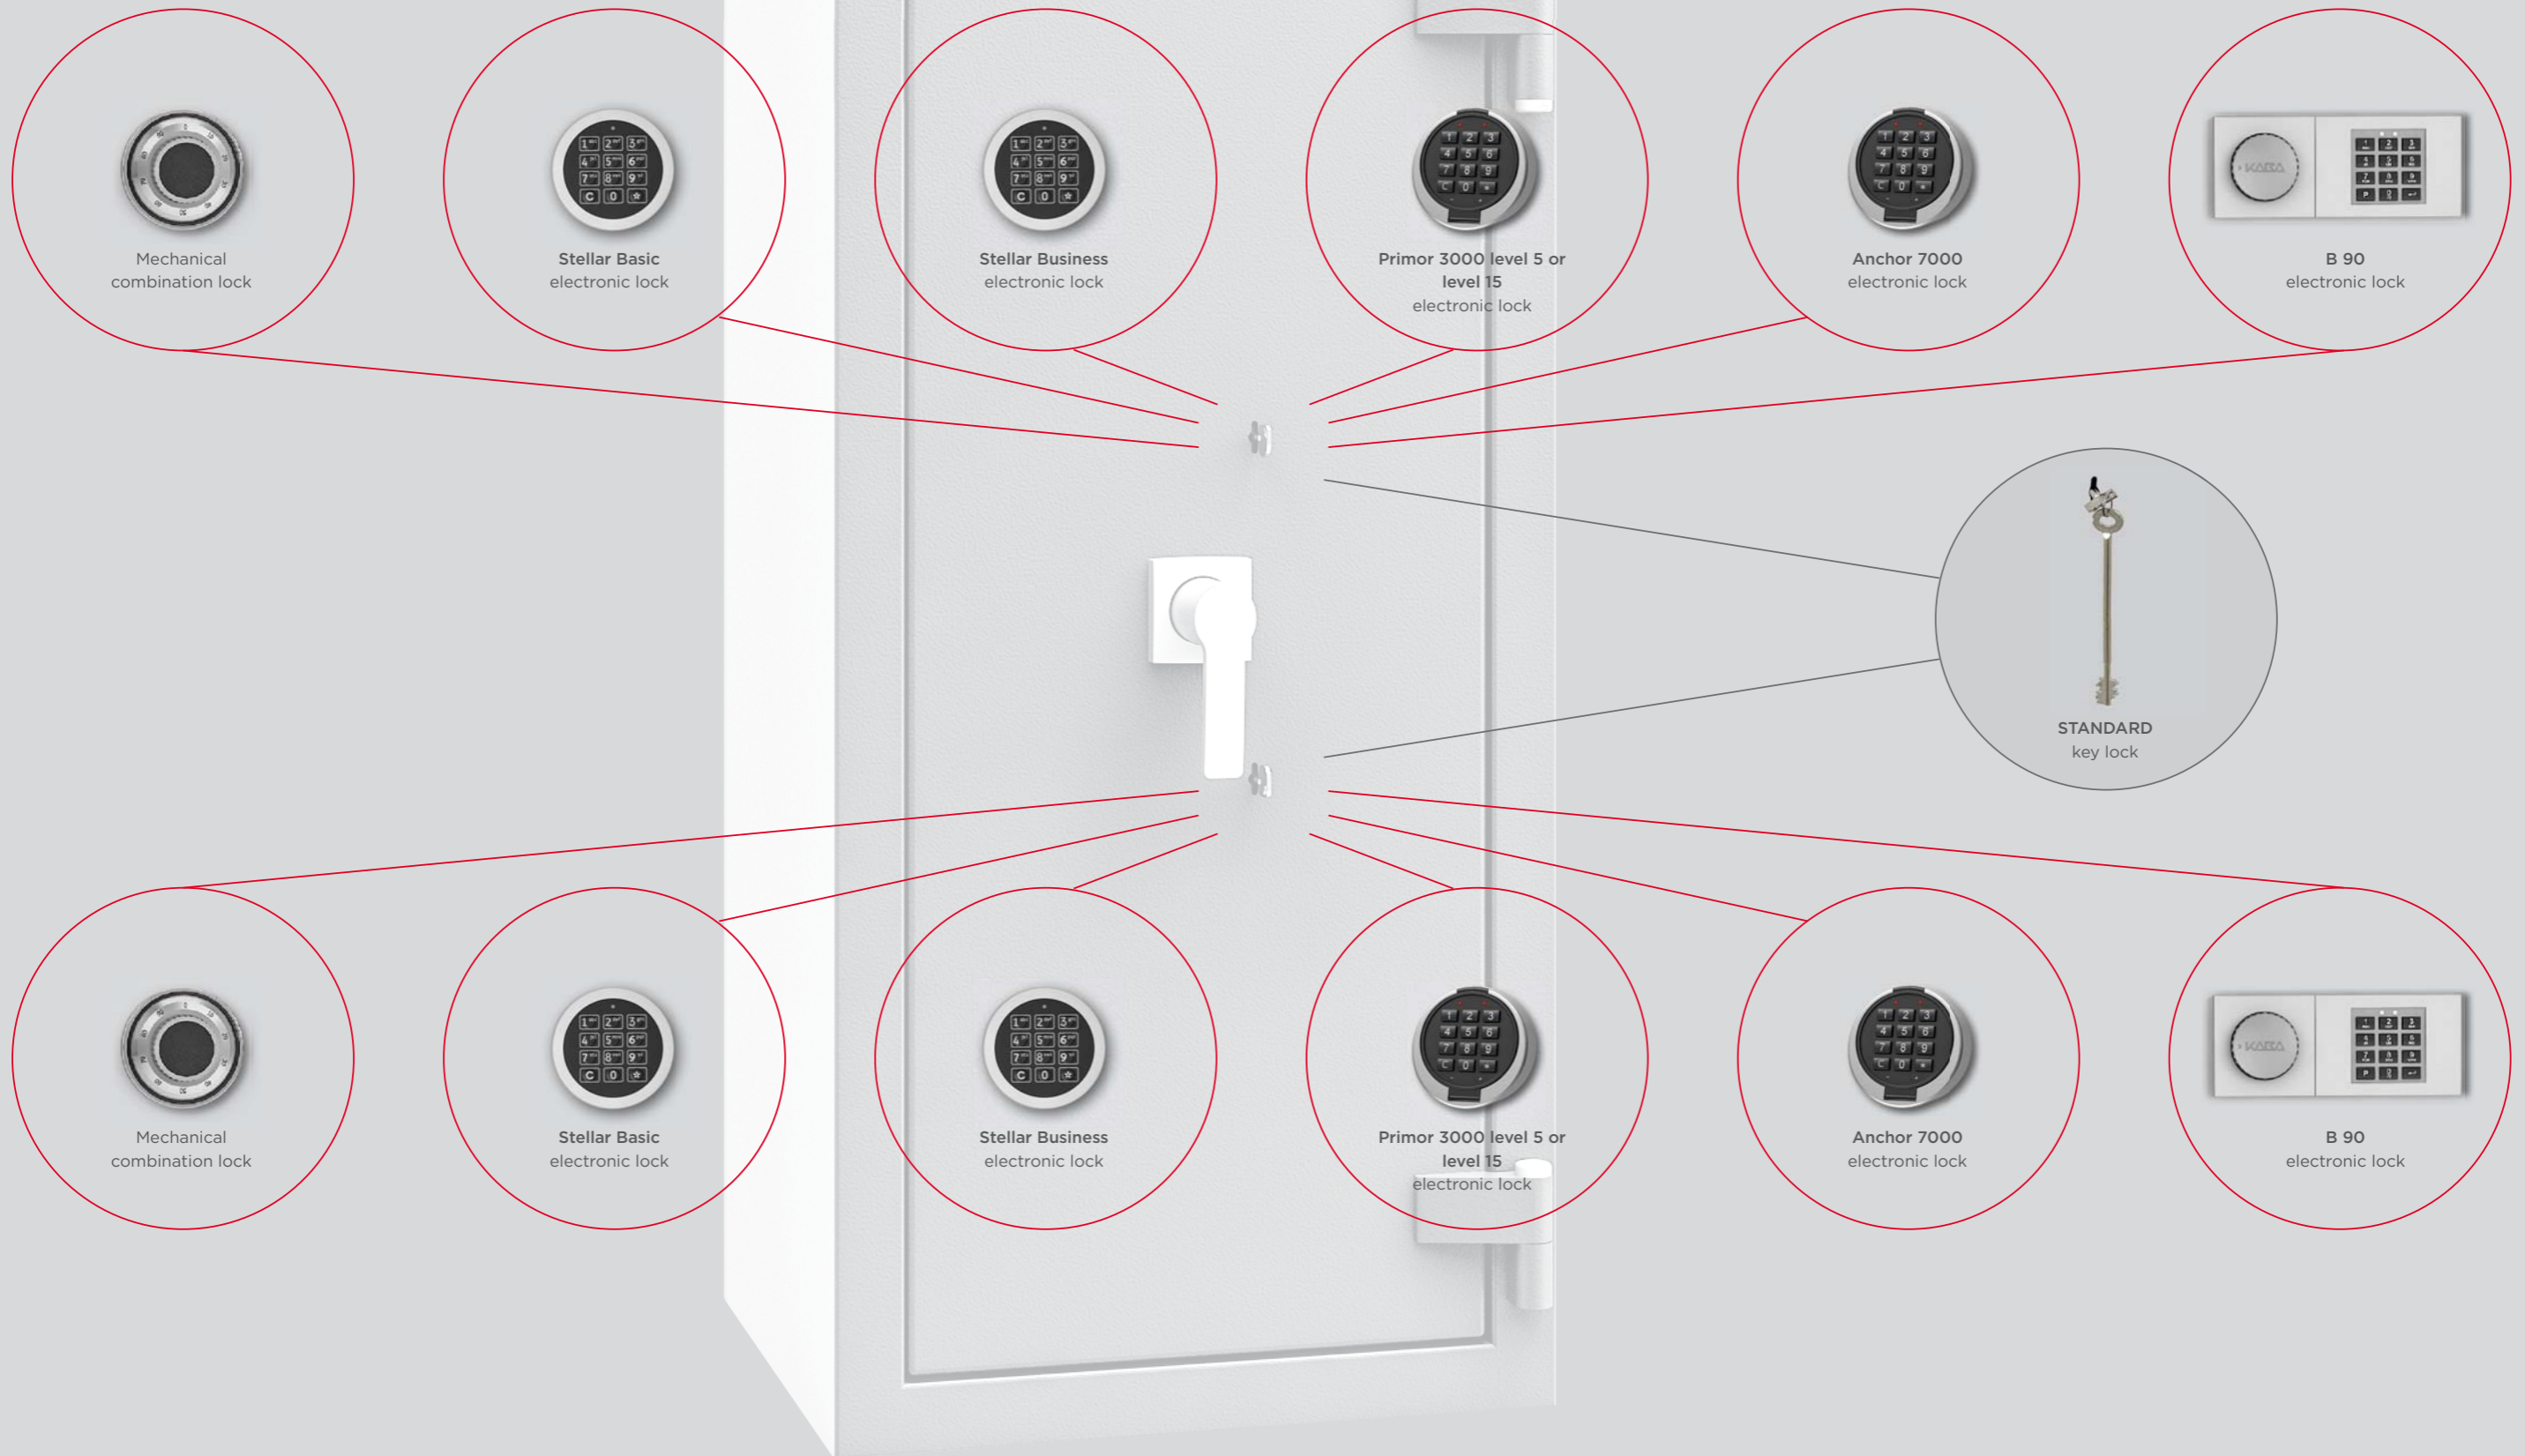

Double key locks (each with 2 keys)
RAL 7024 / RAL 7035

425113.11 / 425113.01

Outer dimensions HxWxD (mm)	1476 x 836 x 690
Inner dimensions HxWxD (mm)	1356 x 706 x 495
Weight	1088 kg
Files number (pcs.):	35
Shelves number (pcs.):	3
Hooks on the hook bar (pcs.) *	5
Volume (l.)	474

* hook strip for self assembly

**** available options of changing the lock**

Possible lock configurations

Mechanical combination lock

Key lock

Stellar Basic - electronic lock

Key lock

Stellar Business - electronic lock