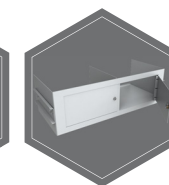

Inner safe with partition wall, 2 - door