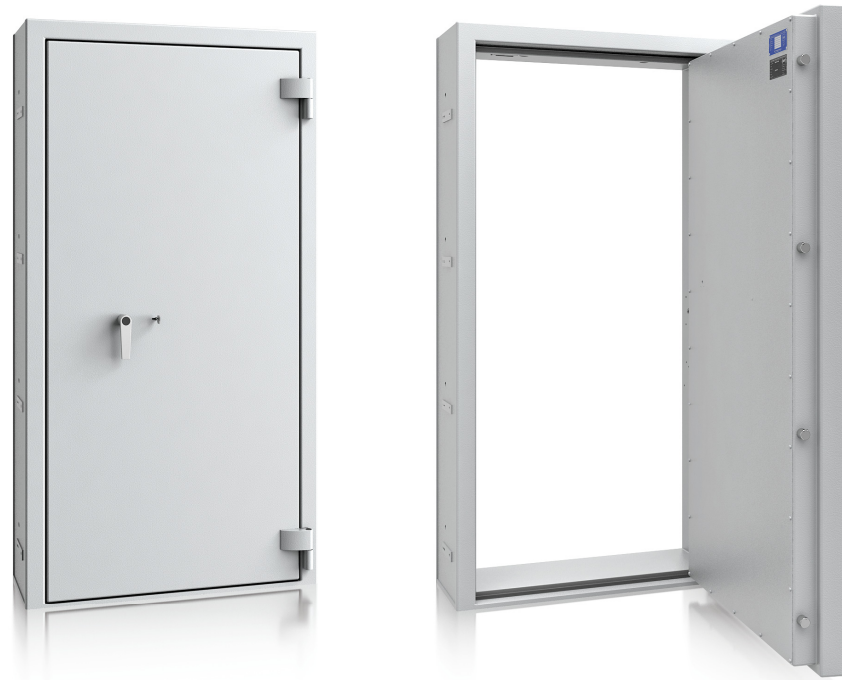

Model  
**Eisenach**

**Description:**  
Series Eisenach - strongroom door, burglar - proof.

**Door:** multi-walled door construction (104 mm thick)  
**Door frame:** double-walled (62 mm thick)  
**Locking:** 3-way locking bolt system - incl. overlapping profile on the hinge side

**Standard option:**  
**Lock:** high security key lock class I VdS with two keys (120 mm)  
**Boltwork handle:** handle, protruding 60 mm  
**Hinges:** external  
**Door opening angle:** 180°  
**Mounting holes:** 8 holes, 4 in each side  
**Colour:** RAL 7035 (light grey)

Model  
**Eisenach**

Art. No.	Model	Outer dimensions*			Door light		Anchoring			Weight Kg
		Height mm	Width mm	Depth mm	Height mm	Width mm	Left Side number	Right Side number	In the top number	
55300	Eisenach	1700	900	240	1605	740	4	4	-	166
55301	Eisenach	1800	900	240	1705	740	4	4	-	175
55302	Eisenach	2000	1000	240	1905	840	4	4	-	205

\* excluding hinges, handles and fittings

Door frame: double-walled (62 mm thick)

Door: multi-walled door construction (104 mm thick)

Closure options

Standard option

Key lock

Options available against surcharge