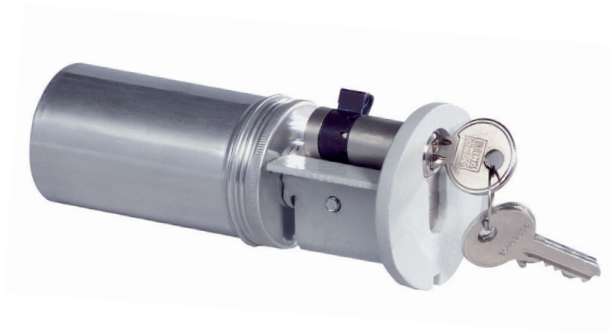

Suitable for the storage of:  
🔑 keys

**Description**  
Series Unna - floor safes.

**Body:** single-walled body (6 mm thick)  
**Door:** single-walled door construction (6 mm thick)  
**Locking:** 1-way locking system

**Standard option**  
**Lock:** Euro-profil lock with 3 keys  
**Colour:** RAL 7035 (light grey)

Art. No.	Model	External dimensions*			Internal dimensions			Clear door measurements		Safe box	Weight	Capacity
		H mm	W mm	D mm	H mm	W mm	D mm	H mm	W mm	Number	Kg	L
31000	Unna	161	63	63	92	52	52	92	52	1	2	0,1
31001	Unna	241	63	63	172	52	52	172	52	2	2,5	0,3
31002	Unna	331	63	63	262	52	52	262	52	3	3	0,5

\* excluding hinges, handles and fittings

Body: single-walled body (6 mm thick)

Door: double-walled door construction (6 mm thick)

**Closure options**

Standard option

Euro profile lock

Options available against surcharge