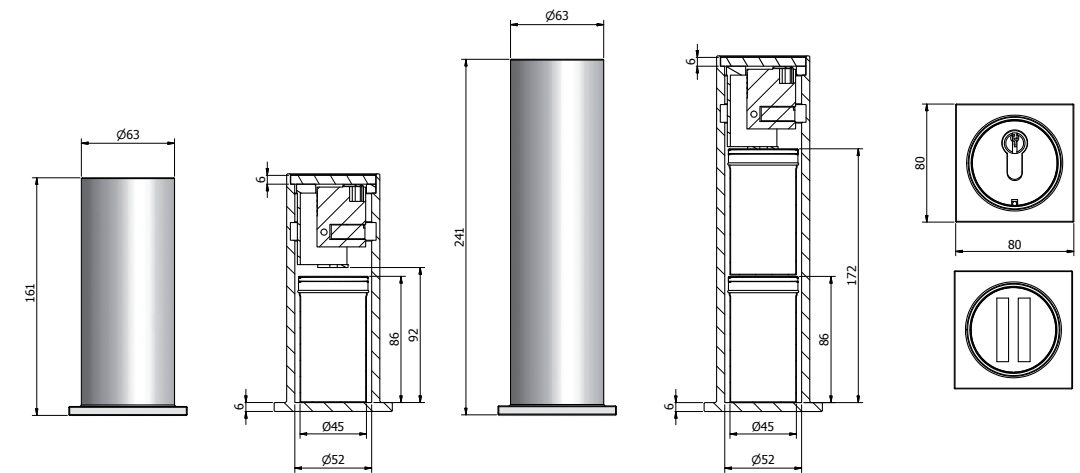

Suitable for the storage of:  
🔑 keys

**Description**  
Series Unna - floor safes.

**Body:** single-walled body (6 mm thick)  
**Door:** single-walled door construction (6 mm thick)  
**Locking:** 1-way locking system

**Standard option**  
**Lock:** Euro-profil lock with 3 keys  
**Colour:** RAL 7035 (light grey)

Art. No.	Model	External dimensions*			Internal dimensions			Clear door measurements		Safe box	Weight	Capacity
		H mm	W mm	D mm	H mm	W mm	D mm	H mm	W mm	Number	Kg	L
31000	Unna	161	63	63	92	52	52	92	52	1	2	0,1
31001	Unna	241	63	63	172	52	52	172	52	2	2,5	0,3
31002	Unna	331	63	63	262	52	52	262	52	3	3	0,5

\* excluding hinges, handles and fittings

Body: single-walled body (6 mm thick)

Door: double-walled door construction (6 mm thick)

**Closure options**

Standard option

Euro profile lock

Options available against surcharge