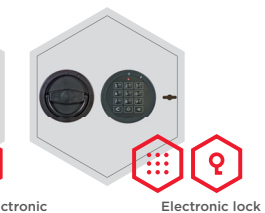

Description
 Bayreuth series - furniture safes.

Body: double-walled body (30 mm thick)
Door: double-walled door construction (52 mm thick)
Locking: 4-way locking bolt system

Standard option
Lock: high security key lock I class VdS with two keys (65 mm)
Boltwork handle: knob, protruding 12 mm
Hinges: internal
Door opening angle: 90°
Mounting holes: 2 holes in the floor and in backwall
Colour: RAL 7035 (light grey)

* excluding hinges, handles and fittings

Closure options

Standard option

Options available against surcharge

Accessories available against surcharge

All information concerning weight, color and dimensions are noncommittal and subject to errors and changes. Minor deviations are conditional on the production process. Technical changes, modifications and printing errors reserved. Safes may be top-heavy, during commissioning, please exercise appropriate caution in accordance with the installation guide. Pictograms are not technical description of the product.