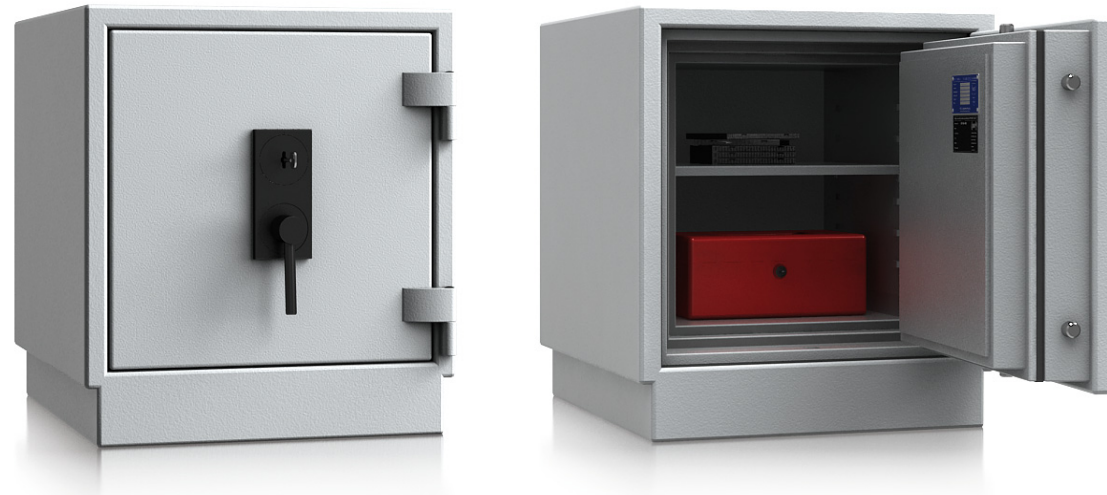

Model  
**Göteborg**

**Security level: Class I according to EN 1143-1**  
**Fire rating: Fire-protected safes according to EN 1047-1 S 60 DIS**

The safe has been approved in accordance with EN 1047-1 in fire class 60 DIS. The certification was awarded by VdS they have fire and impact tests.

Suitable for the storage of:  
 data media  
 office documents, office equipment

**Description**  
 Series Göteborg - the safes with one-hour protection from fire S 60 DIS.

**Body:** multi-walled body (80 mm thick)  
**Door:** multi-walled door construction (151 mm thick)  
**Locking:** 4-way locking bolt system

**Standard option**  
**Lock:** high security key lock I class VdS with two keys (120 mm)  
**Boltwork handle:** handle, protruding 60 mm  
**Hinges:** external  
**Door opening angle:** 180°  
**Mounting holes:** 2 holes in the floor  
**Colour:** RAL 7035 (light grey)