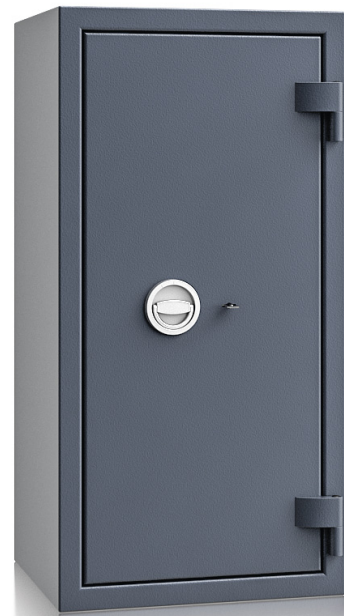

Model
save4ever I

Security level: Class I according to EN 1143-1

Suitable for the storage of:

- documents
- valuables

Description

Series **save4ever I** - high security safe - ECB•S certification.

Body: double-walled body (25 mm thick)
Door: multi-walled door construction (84 mm thick)
Locking: 4-way locking bolt system - incl. overlapping profile on the hinge side

Standard option

Lock: high security key lock I class VdS with three keys (95 mm)
Boltwork handle: handle, protruding 12 mm
Hinges: external
Door opening angle: 180°
Mounting holes: 1 hole in the floor, 1 on the backwall (not drilled) up to 1/3 height

Model
save4ever I

Art. No.	Model	Outer dimensions*			Inner dimensions			Door light		Anchoring		Weight Kg	Shelves Number	Files Number	Volume Liters	Hooks Number
		Height mm	Width mm	Depth mm	Height mm	Width mm	Depth mm	Height mm	Width mm	Bottom number	Backwall number					
402000.00	save4ever	400	400	270	350	341	157	288	304	1	1**	39	1	1	18	5***
402001.00	save4ever	400	420	420	350	361	307	288	324	1	1**	55	1	4	39	5***
402002.00	save4ever	500	500	420	450	441	307	388	404	1	1**	71	1	7	60	5***
402003.00	save4ever	650	500	420	600	441	307	538	404	1	1**	85	1	9	81	5***
402004.00	save4ever	800	500	420	750	441	307	688	404	1	1**	100	1	12	101	5***
402005.00	save4ever	1000	500	420	950	441	307	888	404	1	1**	120	2	15	127	5***
402006.00	save4ever	1150	500	420	1100	441	307	1038	404	1	1**	135	2	18	148	5***
402007.00	save4ever	1300	500	420	1250	441	307	1188	404	1	1**	150	3	20	168	5***

* excluding hinges, handles and fittings ** not drilled *** hook strip for self assembly

Body: double-walled body (25 mm thick)

Door: multi-walled door construction (84 mm thick)

Closure options

Standard option