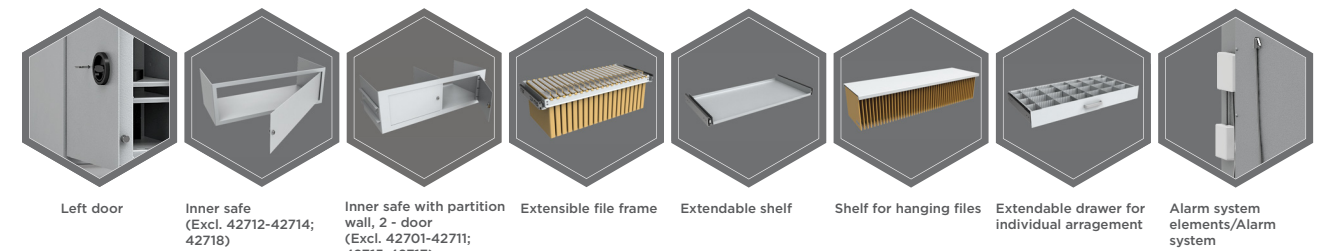

Suitable for the storage of:

- office documents, office equipment
- valuables

Description

Amsterdam series - high security safes with light fire protection.

Body: multi-walled body (78 mm thick)

Door: multi-walled door construction (144 mm thick)

Locking: 4-way locking bolt system - incl. overlapping profile on the hinge side

Standard option

Lock: high security key lock VdS II class with two keys (170 mm), one of them folding key and mechanical emergency lock VdS II class

* excluding hinges, handles and fittings ** 2-door

Body: multi-walled body 78 mm thick

Door: multi-walled door construction 144 mm thick

Closure options

Standard option

Key lock and mechanical code lock

Options available against surcharge

Mechanical code lock

Electronic lock

Accessories available against surcharge

Left door

Inner safe (Excl. 42712-42714; 42718)

Inner safe with partition wall, 2 - door (Excl. 42701-42711; 42715-42717)

Extensible file frame