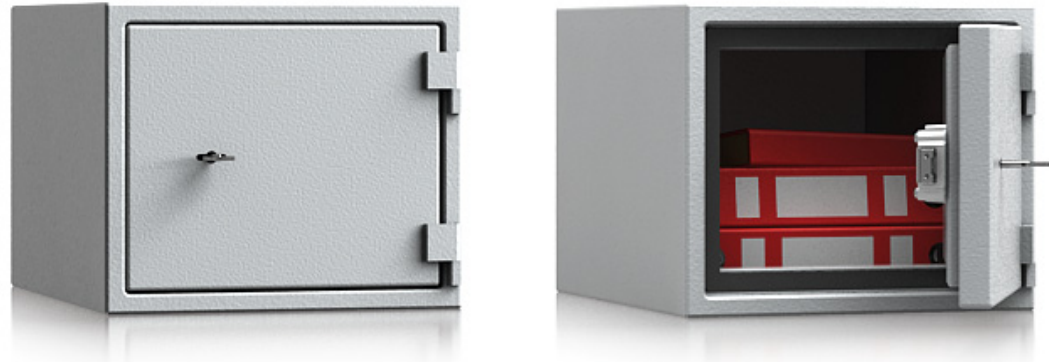

Model
Offenbach

Security level: A according to VDMA 24992 - Conditions May '95
Fire rating: Fire-protected safes according to EN 15659 LFS 30 P

Suitable for the storage of:
 office documents, office equipment
 keys

Description
Offenbach series - furniture safes.

Body: double-walled body (18 mm thick)
Door: double-walled door construction (67 mm thick)
Locking: 2-way locking bolt system - incl. overlapping profile on the hinge side

Standard option
Lock: high security key lock I class VdS with two keys (95 mm)
Hinges: external
Door opening angle: 180°
Mounting holes: 2 holes in the floor and 1 in back wall
Colour: RAL 7035 (light grey)